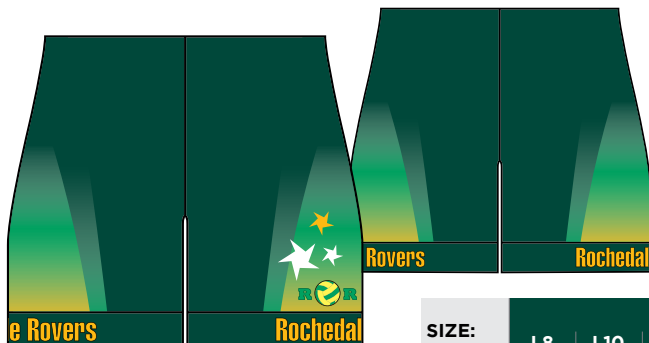

ROCHEDALE ROVERS NETBALL CLUB 2023 APPAREL COLLECTION

SUNPRINTS CLOTHING COMPANY
07 3841 1869 | sunprints.com.au

COMPULSORY UNIFORM OPTIONS

RACER A-LINE DRESS

NTBD007

A-Line Netball Dress (4 Panels)
 SP Cooldry Material, 100% Polyester.
 Slimline Velcro Tabs Front & Back.
 Available in Youth & Ladies Sizes.

SIZING SPECIFICATIONS

SIZE:	YOUTH			
	Y8	Y10	Y12	Y14
Half Chest	32.5	34.5	37.0	40
Half Waist	30.5	32.5	35	38
CB Length	64	67	70	78

SIZE:	LADIES						
	L8	L10	L12	L14	L16	L18	L20
Half Chest	41	43	45.5	48	50.5	52.5	55
Half Waist	39	41	43.5	46	48.5	50.5	52.5
CB Length	80	83	85	87	87	87	87

ALL MEASUREMENTS ARE IN CENTIMETRES.

PLAYING BIKE PANTS

SUB038

82% Polyester, 18% Spandex.
 Cold Wash, Fast Dry.
 Available in Youth & Adult Sizes.

SIZING SPECIFICATIONS

SIZE:	Ladies Bike Shorts						
	L8	L10	L12	L14	L16	L18	L20
Half Waist	23	24.5	26	28	32	36	40
Back Rise	17.5	19	21	21.5	24	26.5	29